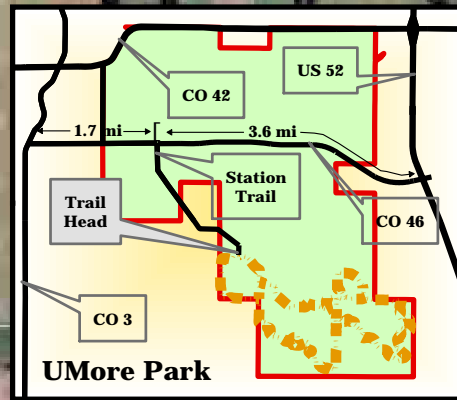

Lone Rock Trail

At UMore Park
University of Minnesota

Hiking
Horseback Riding
Cross-Country Skiing

Trail Head Parking

.6 mi

Farm Loop

1.1 mi

.2 mi

1.4 mi

Lone Rock Loop

2.7 mi

Pine Loop

.9 mi

.1 mi

.3 mi

Wetland Loop

2.9 mi

.3 mi